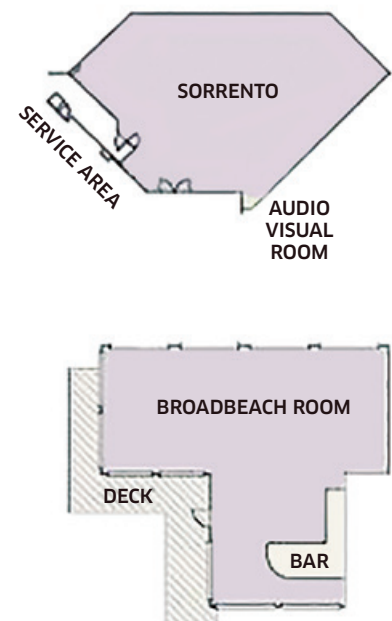

### Distinctive features

- 10 meeting rooms
- 350 ballroom capacity
- Outdoor venues with amazing views

MEETING ROOMS	AREA (M <sup>2</sup> )	HEIGHT (M)	BANQUET	CABARET	COCKTAIL	THEATRE	CLASSROOM	BOARD ROOM	U-SHAPE
GRAND BALLROOM	312	4.5	220	176	350	350	170	60	66
SOVEREIGN ROOM 1	59	3	20	24	50	50	20	18	18
SOVEREIGN ROOM 2	56	3	20	24	40	40	20	22	16
SOVEREIGN ROOM (COMBINED)	115	3	60	48	110	110	54	40	39
PARADISE ROOM 1	69	2.7	40	32	60	60	36	18	21
PARADISE ROOM 2	84	2.7	50	40	80	80	48	26	24
PARADISE ROOM (COMBINED)	153	2.7	110	88	126	126	84	50	36
CHEVRON ROOM	48	2.6	30	21	-	40	18	12	15
SORRENTO ROOM	253	3.4	160	128	200	200	100	40	57
BROADBEACH ROOM	230	2.9	120	80	200	180	110	54	52
THE BOARDROOM	42	2.4	20	16	20	20	24	12	15
POOL DECK	180	-	120	96	300	-	-	-	-

LEVEL 1

LEVEL 3