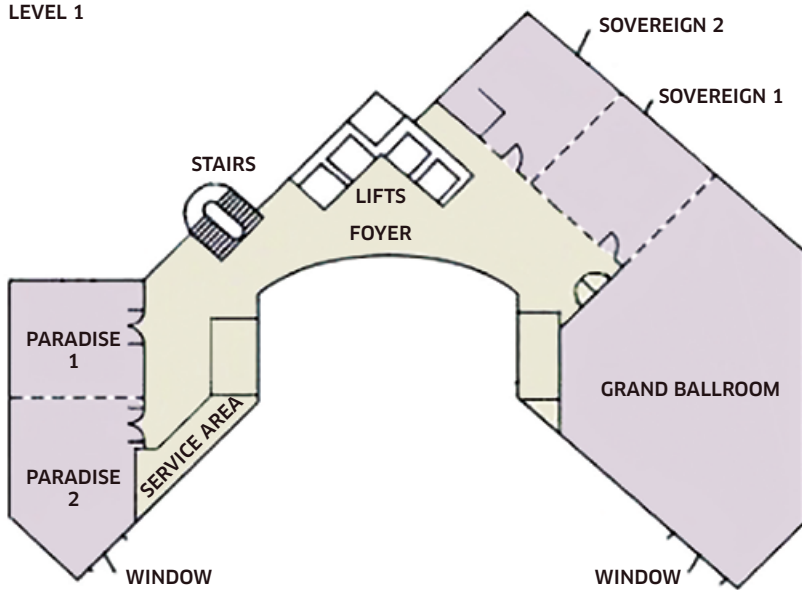

### Distinctive features

- 10 meeting rooms
- 350 ballroom capacity
- Outdoor venues with amazing views

MEETING ROOMS	AREA (M <sup>2</sup> )	HEIGHT (M)	BANQUET	CABARET	COCKTAIL	THEATRE	CLASSROOM	BOARD ROOM	U-SHAPE
GRAND BALLROOM	312	4.5	220	176	350	350	170	60	66
SOVEREIGN ROOM 1	59	3	20	24	50	50	20	18	18
SOVEREIGN ROOM 2	56	3	20	24	40	40	20	22	16
SOVEREIGN ROOM (COMBINED)	115	3	60	48	110	110	54	40	39
PARADISE ROOM 1	69	2.7	40	32	60	60	36	18	21
PARADISE ROOM 2	84	2.7	50	40	80	80	48	26	24
PARADISE ROOM (COMBINED)	153	2.7	110	88	126	126	84	50	36
CHEVRON ROOM	48	2.6	30	21	-	40	18	12	15
SORRENTO ROOM	253	3.4	160	128	200	200	100	40	57
BROADBEACH ROOM	230	2.9	120	80	200	180	110	54	52
THE BOARDROOM	42	2.4	20	16	20	20	24	12	15
POOL DECK	180	-	120	96	300	-	-	-	-

LEVEL 1

LEVEL 3