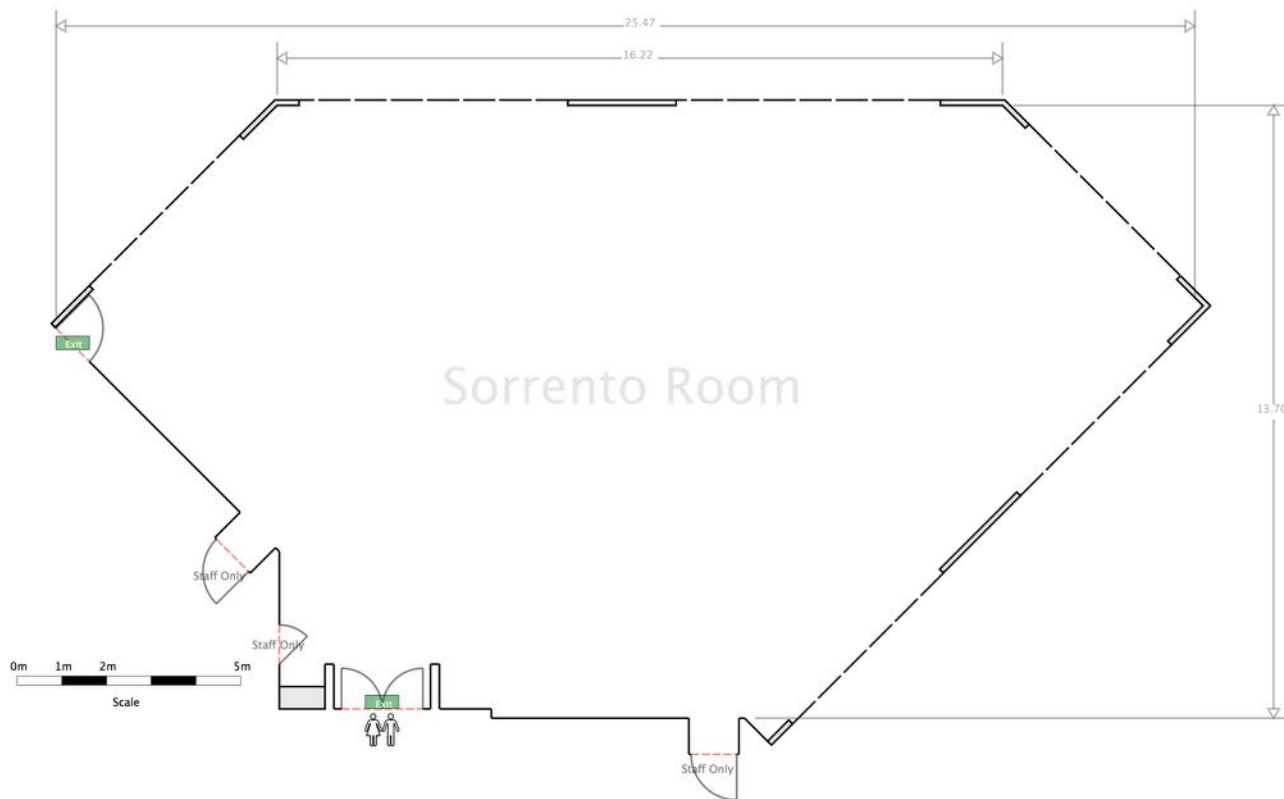

# SORRENTO ROOM

## Maximum Capacities

Banquet	160
Cabaret	128
Cocktail	200
Theatre	200
Classroom	100
Boardroom	40
U-Shape	57
Hollow Square	48

SOFITEL  
HOTELS & RESORTS

GOLD COAST BROADBEACH